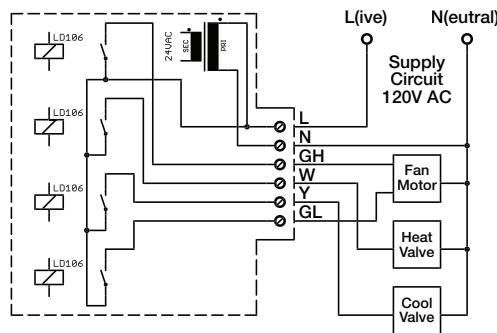

Allows connecting a wired thermostat or a wireless control card to a 120V HVAC unit.

**Wiring Table - 24V**

Wire Color	Terminal Letter	Terminal Connection
BLACK	C	COMMON
RED	R	24V
YELLOW	Y	COOL
WHITE	W	HEAT
GREEN	GH	FAN HIGH
PURPLE	GL	FAN LOW

**Wiring Table - 120V**

Wire Color	Terminal Letter	Terminal Connection
BLACK	N	NEUTRAL
RED	L	LINE
YELLOW	Y	COOL
WHITE	W	HEAT
GREEN	GH	FAN HIGH
PURPLE	GL	FAN LOW

Case Dimensions [Imperial]	2.4375" x 2.4375" x 1.6"
Case Dimensions [Metric]	62mm x 62mm x 40mm
Weight	5.1oz. - 144g
Operating Voltage	120V AC
Control Outputs	Fan High (GH)
	Fan Low (GL)
	Cool (Y)
	Heat (W)