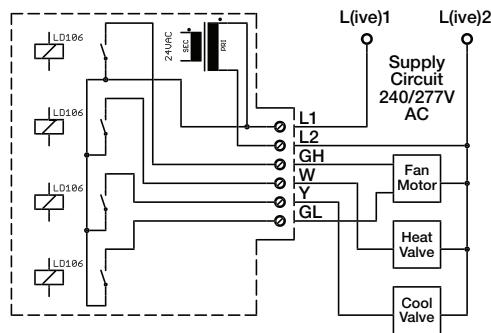

Allows connecting a wired thermostat or a wireless control card to a 120V HVAC unit.

Wiring Table - 24V

Wire Color	Terminal Letter	Terminal Connection
BLACK	C	COMMON
RED	R	24V
YELLOW	Y	COOL
WHITE	W	HEAT
GREEN	GH	FAN HIGH
PURPLE	GL	FAN LOW

Wiring Table - 120V

Wire Color	Terminal Letter	Terminal Connection
BLACK	L2	LINE 2
RED	L1	LINE 1
YELLOW	Y	COOL
WHITE	W	HEAT
GREEN	GH	FAN HIGH
PURPLE	GL	FAN LOW

Case Dimensions [Imperial]	2.4375" x 2.4375" x 1.6"
Case Dimensions [Metric]	62mm x 62mm x 40mm
Weight	5.1oz. - 144g
Operating Voltage	240V-277V AC
Control Outputs	Fan High (GH)
	Fan Low (GL)
	Cool (Y)
	Heat (W)